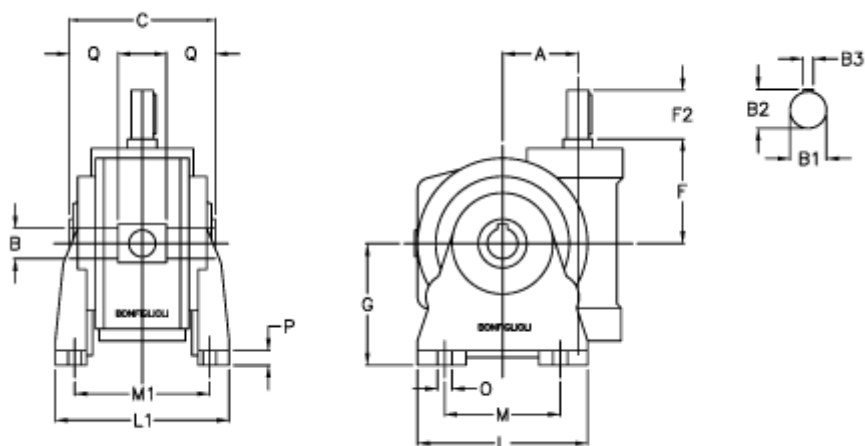

Article number: 3901250060300

Description: Worm gear with solid input shaft
VF 250V-60-HS

Measures

| | | | |
|-------------|-----------------|------------|----------|
| a | = 250.0 | F2 = 110 | Q = 85.0 |
| B | = 110 | g = 380 | |
| B1 | = 55 | L = 520 | |
| B2 | = 59.0 | L1 = 380 | |
| B3 | = 16 | m = 400 | |
| C | = 320 | M1 = 310.0 | |
| Description | = VF 250V-xx-HS | O = 33.0 | |
| F | = 276.0 | P = 30 | |